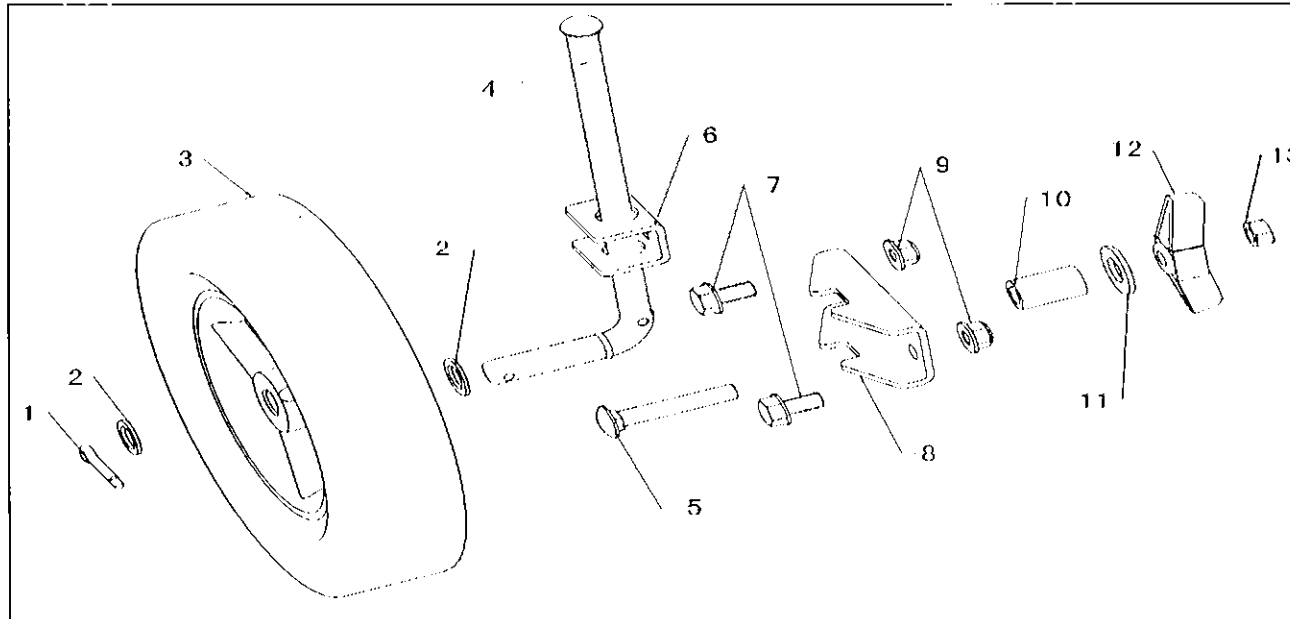

ADJ REAR WHEEL ASSY

Adj. Rear Wheel Ass'y	1	KB21Y.04-02	454000120102	Cotter Pin	1
Adj. Rear Wheel Ass'y	2	KB21Y.04-01	454000160402	Flatwasher	2
Adj. Rear Wheel Ass'y	3	KB31Y.02.01	454020011300	Tire & Rim	1
Adj. Rear Wheel Ass'y	4	KB21Y.03-02	454002250102	Rod, Wheel Support	1
Adj. Rear Wheel Ass'y	5	GB/T14	B01050805066	Bolt, M8X50	1
Adj. Rear Wheel Ass'y	6	KB21Y.03-01	454002340002	Clvis	1
Adj. Rear Wheel Ass'y	7	GB/T5789	B01310801666	Bolt, M8X16	2
Adj. Rear Wheel Ass'y	8	KB21Y.03-03	454000370002	Bracket, Curb Flap Mnt	1
Adj. Rear Wheel Ass'y	9	GB/T6187.1	B04410800066	Nut, M8	2
Adj. Rear Wheel Ass'y	10	KB21Y.07-07	454000280402	Spacer, Sleeve	1
Adj. Rear Wheel Ass'y	11	KB21Y.02-02	454000160302	Flatwasher	1
Adj. Rear Wheel Ass'y	12	KB21Y.03.01	454000011480	Knob, Wing M8	1
Adj. Rear Wheel Ass'y	13	GB/T6182	B04340800066	Nut, M8	1