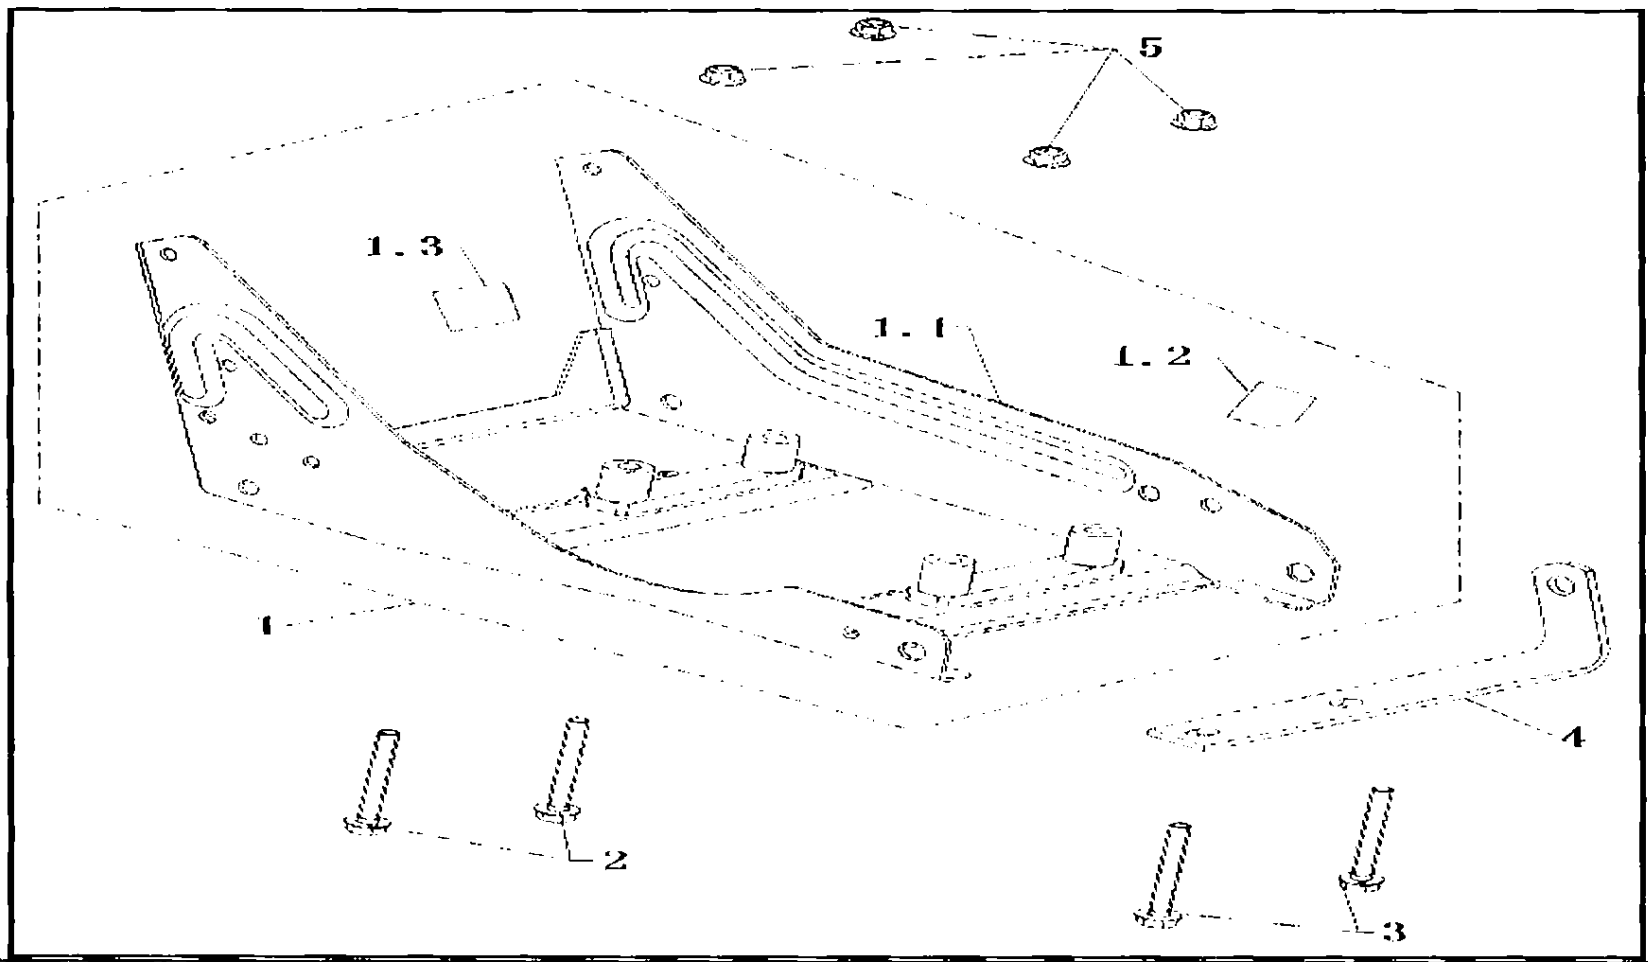

Parklands

POWER PRODUCTS

PED - 51Y

Edger King KB51Y IPL

ENGINE ASSY

ASSEMBLY		QJ PART NO.	QJ CODE	NAME	QTY/ASSY
Engine Top-Level Ass'y	1	GB/T5783	B01270806666	Bolt, M8X66	2
Engine Top-Level Ass'y	2	KB21Y.07-05	454009960950	Cover, Engine Pulley	1
Engine Top-Level Ass'y	3	KB21Y.07-06	454000280302	Spacer, Sleeve	2
Engine Top-Level Ass'y	4	GB/T5783	B01271802066	Bolt, M8*1-20	1
Engine Top-Level Ass'y	5	GB/T93	B07000008002	Springwasher 8	1
Engine Top-Level Ass'y	6	KB21Y.07-02	454000160902	Flatwasher	1
Engine Top-Level Ass'y	7	KB21Y.07-01	454009960800	Pulley, Half "V"	2
Engine Top-Level Ass'y	8	KB51Y.01.01	468010010100	Engine Sub-level Assembly w/ Labels	1
Engine Top-Level Ass'y	8.1	For Reference Only	For Reference Only	Engine Sub-Level Assembly	1
Engine Top-Level Ass'y	8.2	KB21Y-B.09-04	454009951900	Oil Hang Tag - Fuel Tank	1
Engine Top-Level Ass'y	8.3	KB21Y-B.09-17	454009952900	Oil Hang Tag - Oil Dipstick	1

Frame Ass'y					
Frame Ass'y	1	KB51Y.08.01A	468010010200	Frame Sub-Assembly	1
Frame Ass'y	1.1	For Reference Only	For Reference Only	Frame	1
Frame Ass'y	1.2	ZJ151FEH-B.00-05	17194K14F001	Label, Oil Fill	1
Frame Ass'y	1.3	ZJ168FJH.12-01	188039950000	Label, Rear Wheel Adjust	1
Frame Ass'y	2	GB/T5789	B01310806566	Bolt, M8X65	2
Frame Ass'y	3	GB/T5789	B01310807066	Bolt, M8X70	2
Frame Ass'y	4	KB21Y.08-01	454009961250	Strap	1
Frame Ass'y	5	GB/T6187.1	BC4410800066	Nut, M8	4