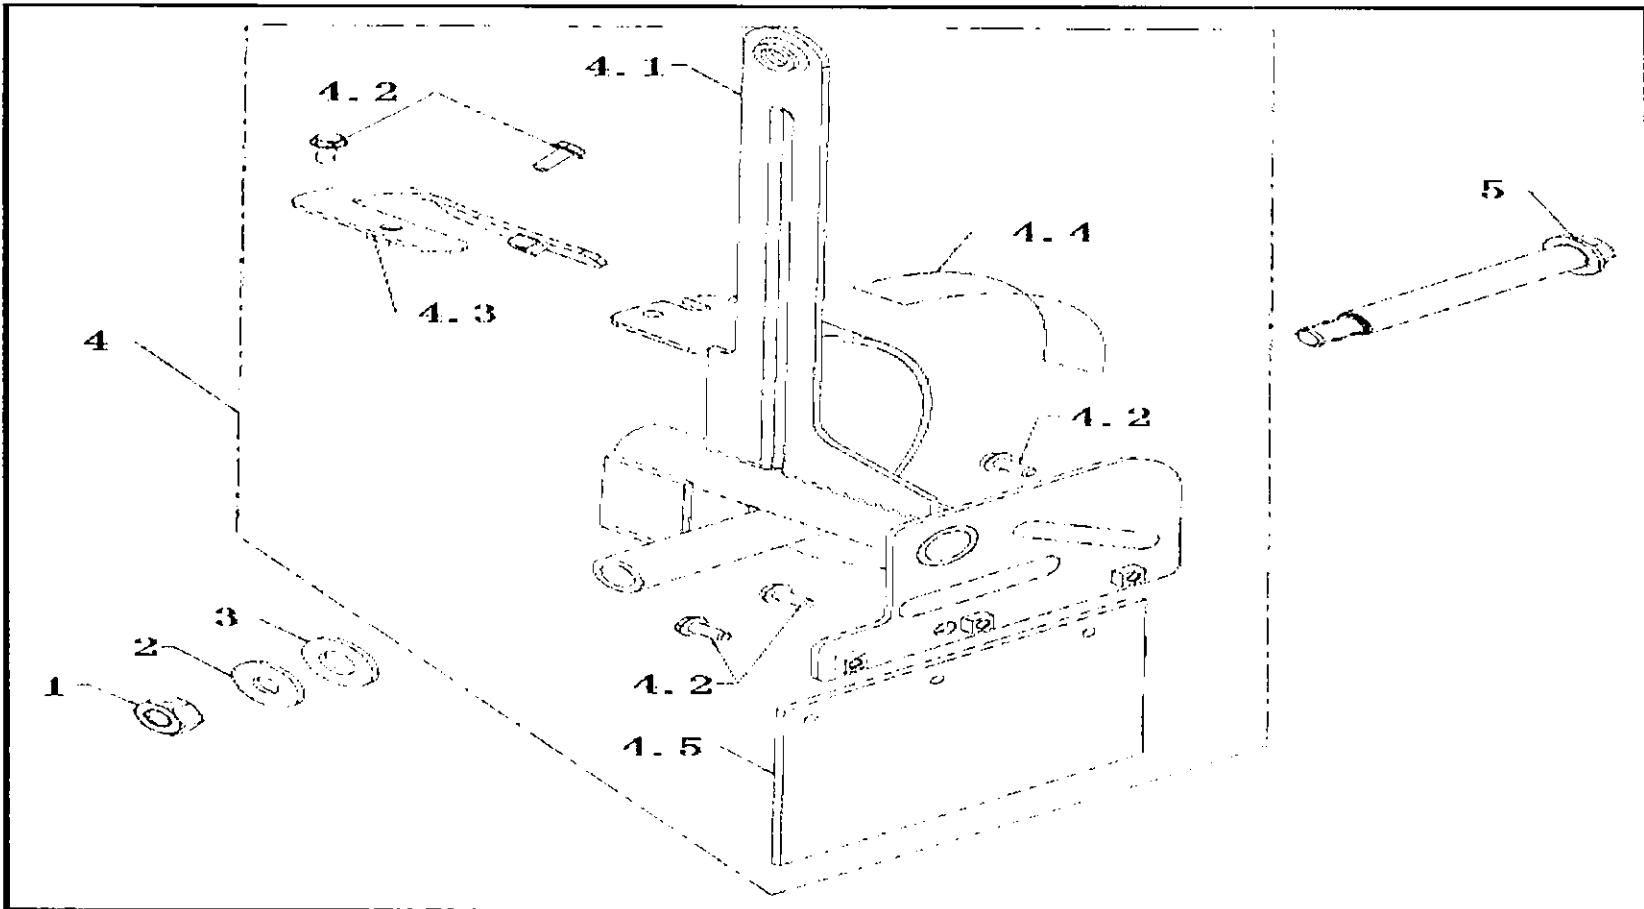

QUILL ARM ASSY

Quill Arm Ass'y	1	KB51Y.05-03	468030080200	Lock Nut, M10	1
Quill Arm Ass'y	2	KB21Y.05-11	454000160802	Flatwasher	1
Quill Arm Ass'y	3	KB21Y.05-10	454000160702	Flatwasher	1
Quill Arm Ass'y	4	KB51Y.05.02	468000014800	Quill Support Assembly	1
Quill Arm Ass'y	4.1	KB51Y.05.02.01	468030011200	Quill Support	1
Quill Arm Ass'y	4.2	GB/T5789	B01310501266	Bolt, M5X12	5
Quill Arm Ass'y	4.3	KB21Y-B.05.06	454000014950	Blade Angle Control Bracket	1
Quill Arm Ass'y	4.4	KB21Y-B.09-07	454009952200	Label, Blade Angle	1
Quill Arm Ass'y	4.5	KB21Y.05-12	454009970080	Rubber Deflector	1
Quill Arm Ass'y	5	KB51Y.05-02	468030080100	Bolt	1