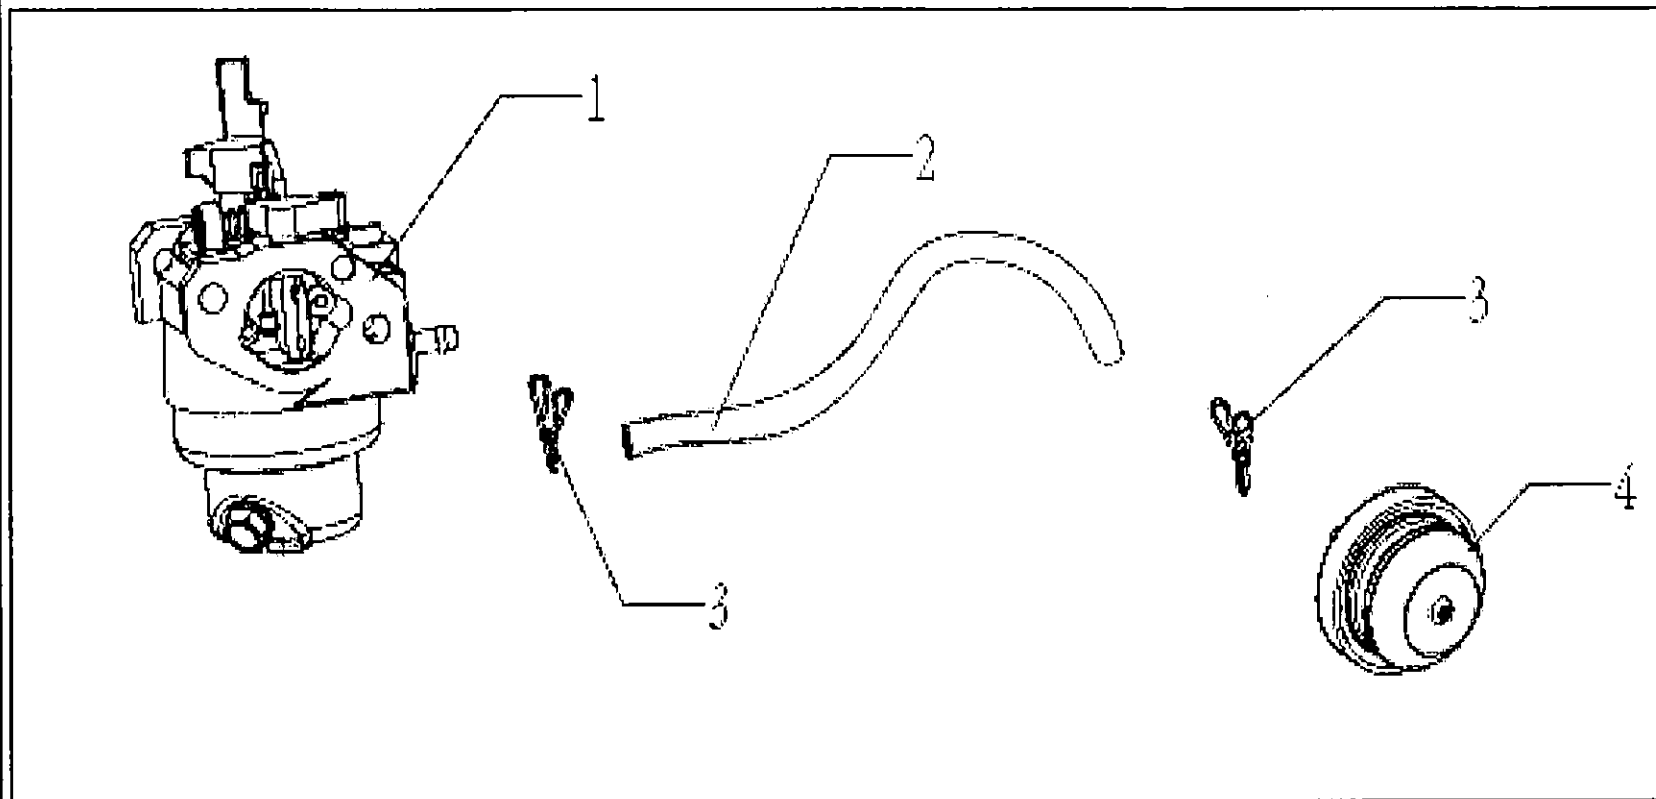

CARBURETOR ASSY

Carburetor Ass'y	1	ZJ168FJH.09.01	668030570100	Carburetor	1
Carburetor Ass'y	2	ZJ168FJH.09-01	168030320100	Hose, Fuel	1
Carburetor Ass'y	3	PD24J-08-04	32002J02F000	Clamp, Fuel Line, ø 6.5	2
Carburetor Ass'y	4	QJ162FL.05.01.07	164040013800	Primer Bulb	1