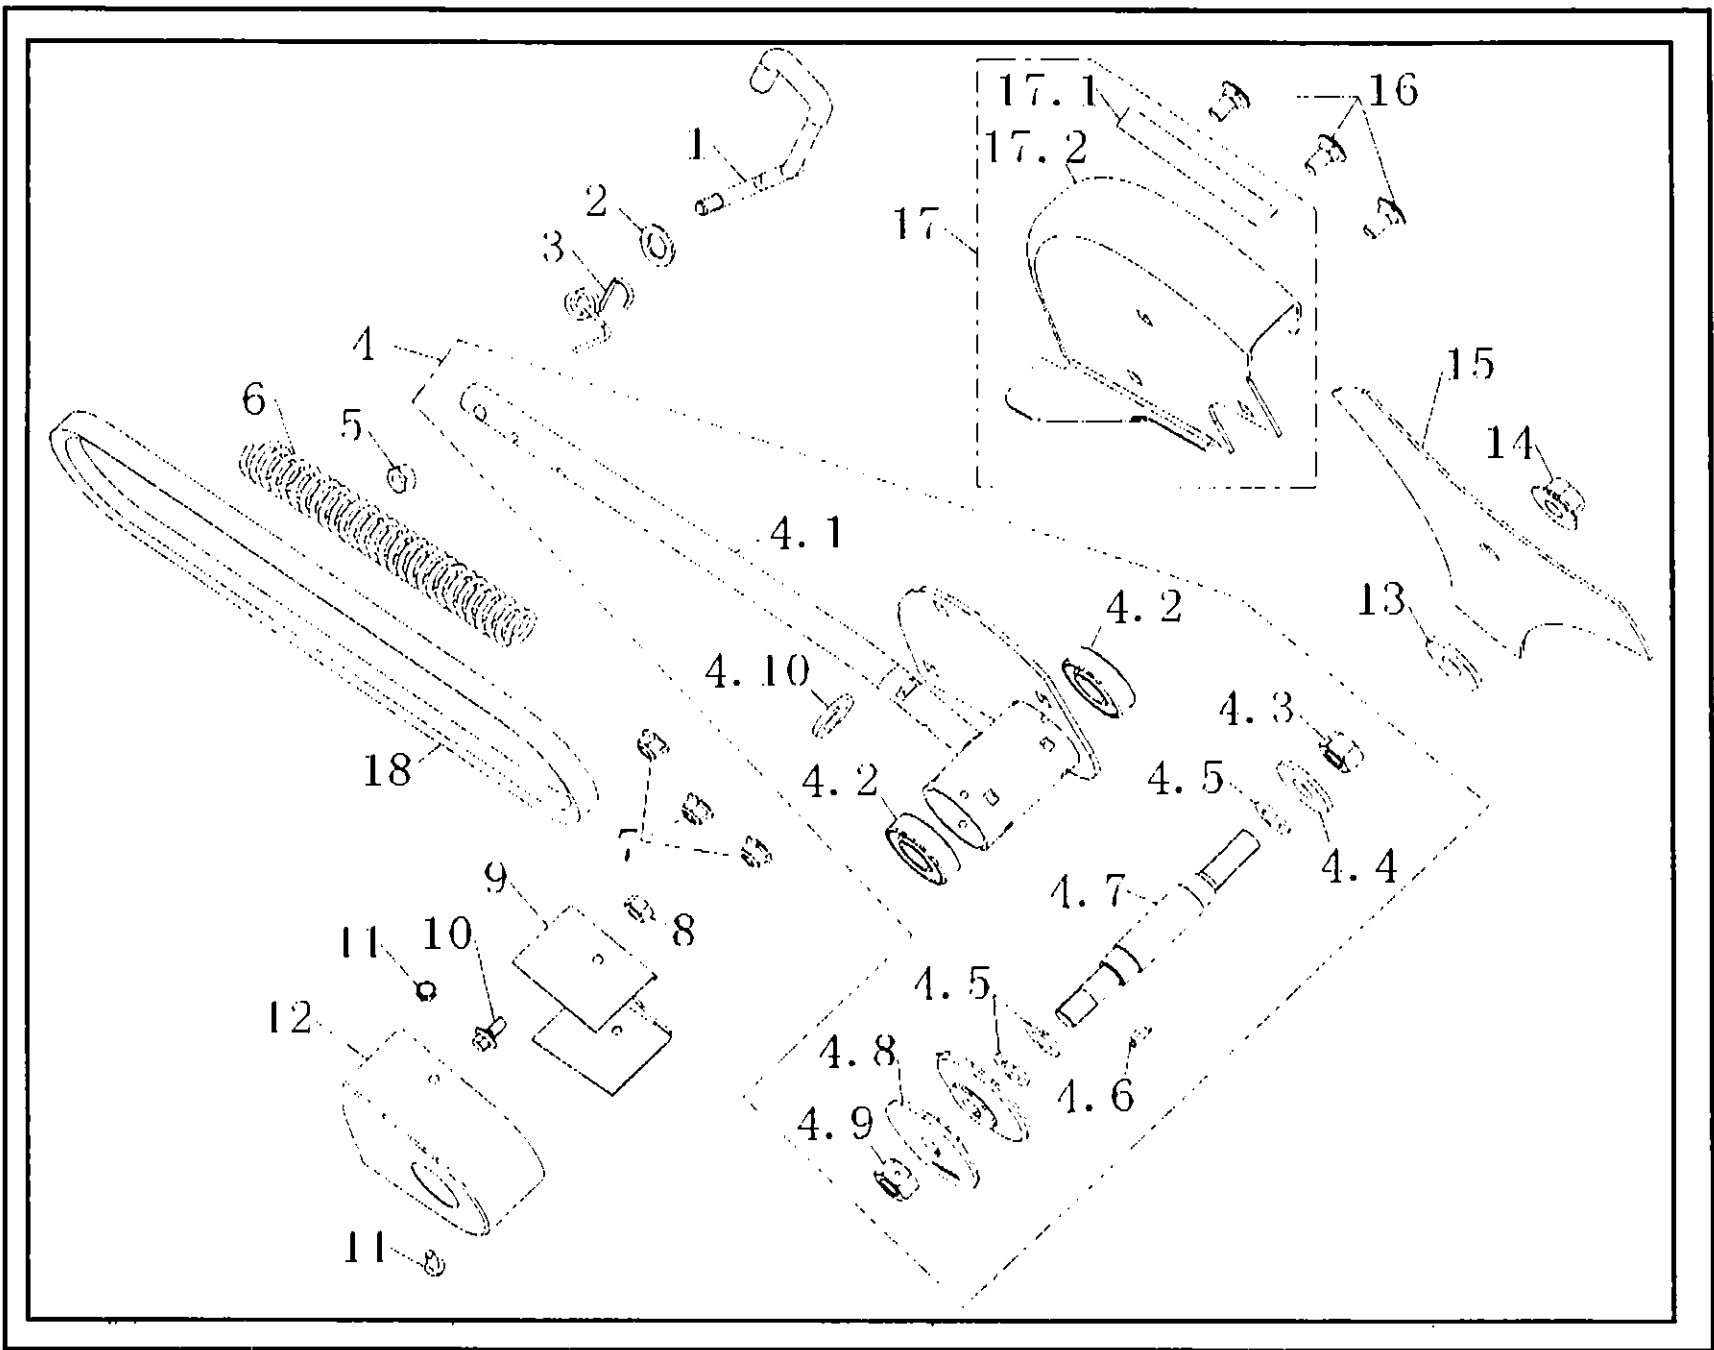

BLADE ARM ASSY

Blade Arm Ass'y	1	KB21Y.05.04	454000013701	Index Lever	1
Blade Arm Ass'y	2	KB21Y.02-02	454000160302	Flatwasher	1
Blade Arm Ass'y	3	KB21Y.05-08	454000170006	Spring, Torsion	1
Blade Arm Ass'y	4	KB51Y.05.01	468030010900	Drive Shaft Assembly	1
Blade Arm Ass'y	4.1	KB51Y.05.01.01	468030011100	Blade Arm	1
Blade Arm Ass'y	4.2	GB/T276	B*2602031300	Bearing, 6203-2RS	2
Blade Arm Ass'y	4.3	GB/T6176	454009881205	Nut, M12X1.25	1
Blade Arm Ass'y	4.4	KB21Y.01-09	454000160206	Flatwasher	1
Blade Arm Ass'y	4.5	KB21Y.05.01-02	454000160602	Flatwasher	3
Blade Arm Ass'y	4.6	KB21Y.05.01-04	454000090000	Key	1
Blade Arm Ass'y	4.7	KB21Y.05.01-01	454002230000	Drive Shaft	1
Blade Arm Ass'y	4.8	KB21Y.05.01-03	454001280003	Pulley, Half "V"	2
Blade Arm Ass'y	4.9	KB21Y.05-13	454009881102	Nut, M12X1.25	1
Blade Arm Ass'y	4.10	KB51Y.05.01-01	468030160100	Washer	1
Blade Arm Ass'y	5	GB/T6182	B04340800066	Nut, M8	1
Blade Arm Ass'y	6	KB21Y.05-06	454000060002	Spring	1
Blade Arm Ass'y	7	GB/T6187.1	B04410800066	Nut, M8	3
Blade Arm Ass'y	8	GB/T6182	B04340600066	Nut, M6	1
Blade Arm Ass'y	9	KB31Y.05.03	454020012540	Guide, Belt	1
Blade Arm Ass'y	10	GB/T5789	B01310602566	Bolt, M6X25	1
Blade Arm Ass'y	11	GB/T5789	B01310501266	Bolt, M5X12	2
Blade Arm Ass'y	12	KB21Y.05-05	454009960450	Cover, Quill Pulley	1
Blade Arm Ass'y	13	KB21Y.01-09	454000160206	Flatwasher	1
Blade Arm Ass'y	14	KB21Y.05-14	454009881302	Nut, M12X1.25	1
Blade Arm Ass'y	15	KB21Y.05-01	454002080008	Blade, Edger	1
Blade Arm Ass'y	16	KB21Y.05-03	454009880202	Bolt, Carriage	3
Blade Arm Ass'y	17	KB21Y-B.05.07	454000015101	Blade Guard, Assembly	1
Blade Arm Ass'y	17.1	KB21Y-B.09-08	454009952300	Label, Blade Danger	1
Blade Arm Ass'y	17.2	For Reference Only	For Reference Only	Blade Guard	1
Blade Arm Ass'y	18	KB51Y.05-01	468031270100	Belt	1