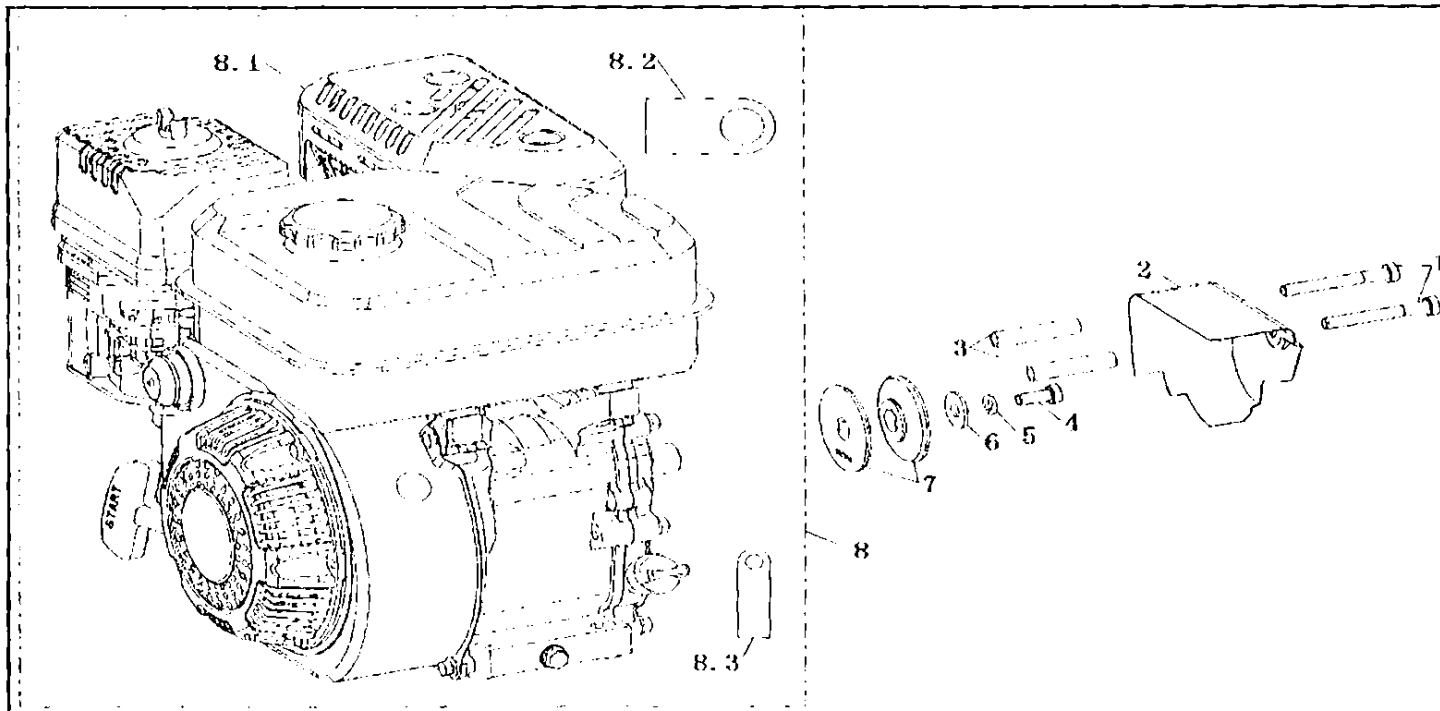

Parklands

POWER PRODUCTS

PED - 51Y

Edger King KB51Y IPL

ENGINE ASSY

ASSEMBLY		QJ PART NO.	QJ CODE	NAME	QTY/ASSY
Engine Top-Level Ass'y	1	GB/T5783	B01270806666	Bolt, M8X66	2
Engine Top-Level Ass'y	2	KB21Y.07-05	454009960950	Cover, Engine Pulley	1
Engine Top-Level Ass'y	3	KB21Y.07-06	454000280302	Spacer, Sleeve	2
Engine Top-Level Ass'y	4	GB/T5783	B01271802066	Bolt, M8*1-20	1
Engine Top-Level Ass'y	5	GB/T93	B07000008002	Springwasher 8	1
Engine Top-Level Ass'y	6	KB21Y.07-02	454000160902	Flatwasher	1
Engine Top-Level Ass'y	7	KB21Y.07-01	454009960800	Pulley, Half "V"	2
Engine Top-Level Ass'y	8	KB51Y.01.01	468010010100	Engine Sub-level Assembly w/ Labels	1
Engine Top-Level Ass'y	8.1	For Reference Only	For Reference Only	Engine Sub-Level Assembly	1
Engine Top-Level Ass'y	8.2	KB21Y-B.09-04	454009951900	Oil Hang Tag - Fuel Tank	1
Engine Top-Level Ass'y	8.3	KB21Y-B.09-17	454009952900	Oil Hang Tag - Oil Dipstick	1