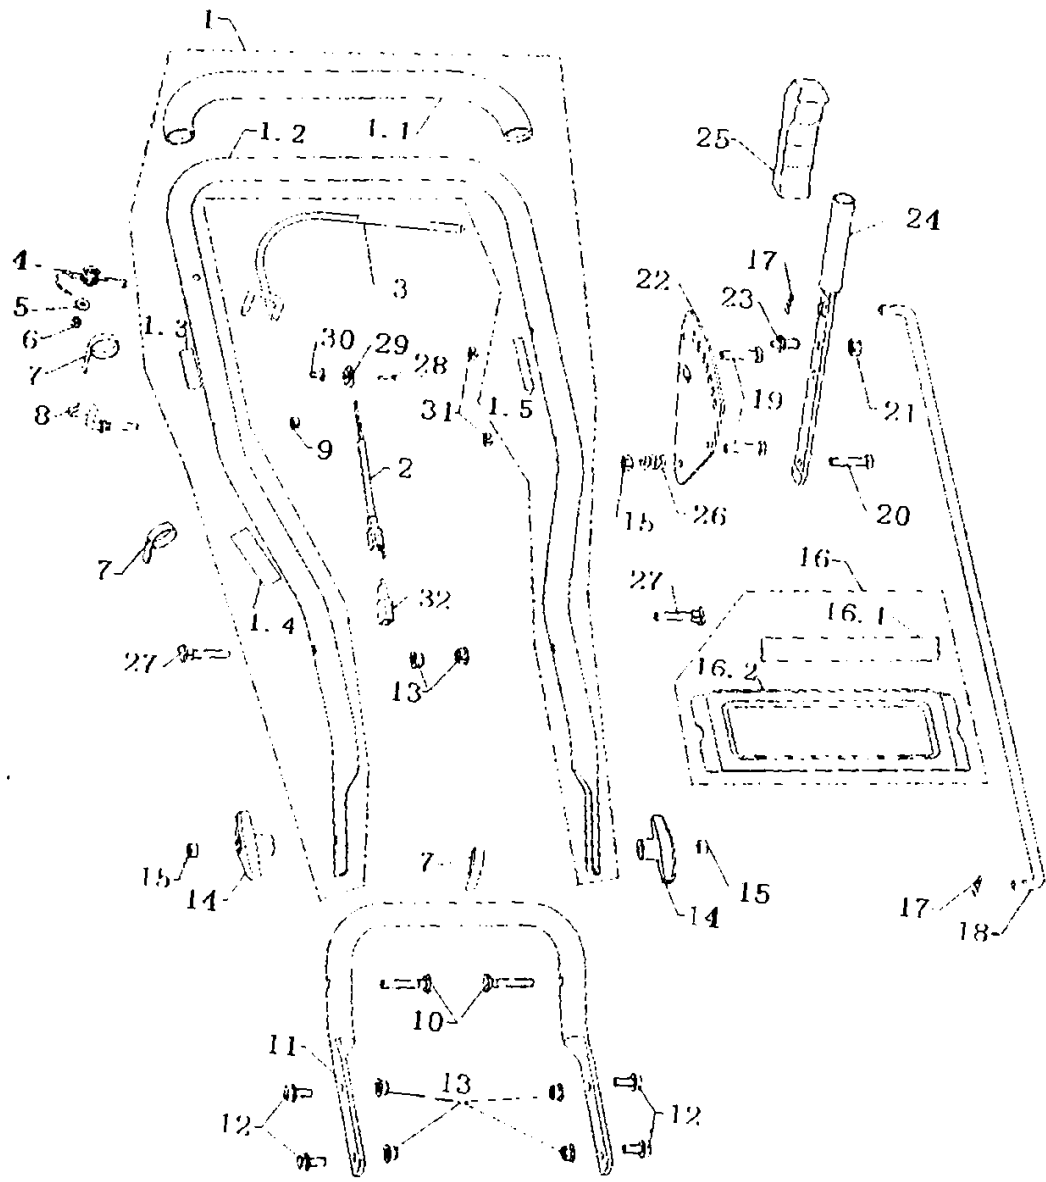

HANDLE ASSY					
Handle Ass'y	1	KB51Y.06.01	468000014100	Upper Handle Assembly	1
Handle Ass'y	1.1	KB21Y.06.01-02	454001220080	Tubing, Foam	1
Handle Ass'y	1.2	KB51Y.06.01-01	468031170124	Upper Handle	1
Handle Ass'y	1.3	KB21Y-B.09-11	454009952500	Label, Start/Stop	1
Handle Ass'y	1.4	KB21Y-B.09-15	454009952700	Label, Wire Warning	1
Handle Ass'y	1.5	KB21Y-B.09-03	454009951800	Label, Cutting Depth	1
Handle Ass'y	2	KB21Y-B.06.03	454001970100	Flameout Wire	1
Handle Ass'y	3	KB21Y.06.01.01	454000013650	Start Lever	1
Handle Ass'y	4	KB21Y.06-13	454000170007	Torsion Spring	1
Handle Ass'y	5	KB21Y.06-12	454009961602	Flatwasher	1
Handle Ass'y	6	GB/T6182	B04340500066	Nut, M5	1
Handle Ass'y	7	QJ1E38QCA-5.9.3-17	384313A13F000	Cable Tie	3
Handle Ass'y	8	XB51Y.02-09	464042340005	Guide, Rope	1
Handle Ass'y	9	XSSL46A-03-29	210020081400	Nut, 1/4-20	1
Handle Ass'y	10	KB21Y.06-07	454009880905	Bolt	2
Handle Ass'y	11	KB21Y-B.06-06	454001170408	Lower Handle	1
Handle Ass'y	12	GB/T5789	B01310801666	Bolt, M8X16	4
Handle Ass'y	13	GB/T6187.1	B04410800066	Nut, M8	6
Handle Ass'y	14	KB21Y-B.03.01-01	454001180281	Knob, Wing	2
Handle Ass'y	15	GB/T6182	B04340800066	Nut, M8	3
Handle Ass'y	16	KB21Y-B.06.05	454000015000	Nameplate Assembly	1
Handle Ass'y	16.1	KB21Y-B.09-13	454009951500	Label, Warning	1
Handle Ass'y	16.2	For Reference Only	For Reference Only	Nameplate	1
Handle Ass'y	17	XSSL48A-02.03-02	C5300002K1F001	Hair Pin	2
Handle Ass'y	18	KB21Y.06-08	454002250408	Control Rod	1
Handle Ass'y	19	GB/T5783	B01270603266	Bolt, M6X32	2
Handle Ass'y	20	GB/T5783	B01270803066	Bolt, M8X30	1
Handle Ass'y	21	GB/T6187.1	B04411000066	Nut, M10	1
Handle Ass'y	22	KB51Y.06-01	468032370108	Depth Selector Plate	1
Handle Ass'y	23	KB21Y.06-03	454009880602	Stud	1
Handle Ass'y	24	KB21Y-B.06-02	454001170508	Depth Adjust Lever	1
Handle Ass'y	25	KB21Y.06-01	454009980250	Grip, Depth Lever	1