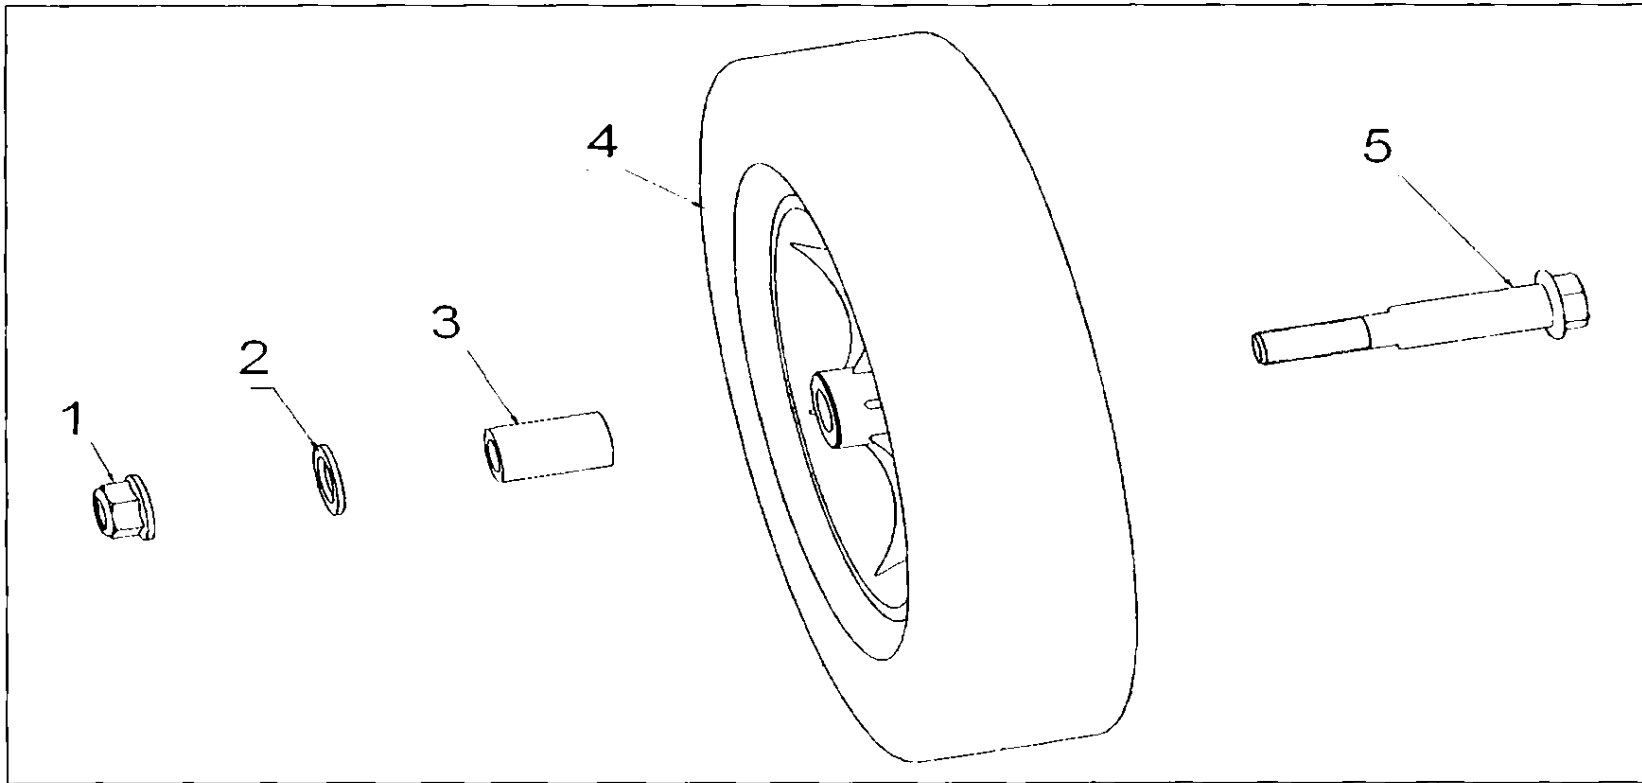

REAR WHEEL ASSY

Fixed Rear Wheel Ass'y	1	GB/T6187 1	B04411000066	Nut, M10	1
Fixed Rear Wheel Ass'y	2	KB21Y.04-05	454000160502	Flatwasher	1
Fixed Rear Wheel Ass'y	3	KB21Y.04-04	454000280202	Spacer, Sleeve	1
Fixed Rear Wheel Ass'y	4	KB31Y.02.01	454020011300	Tire & Rim	1
Fixed Rear Wheel Ass'y	5	KB21Y.04-03	454009880703	Bolt	1