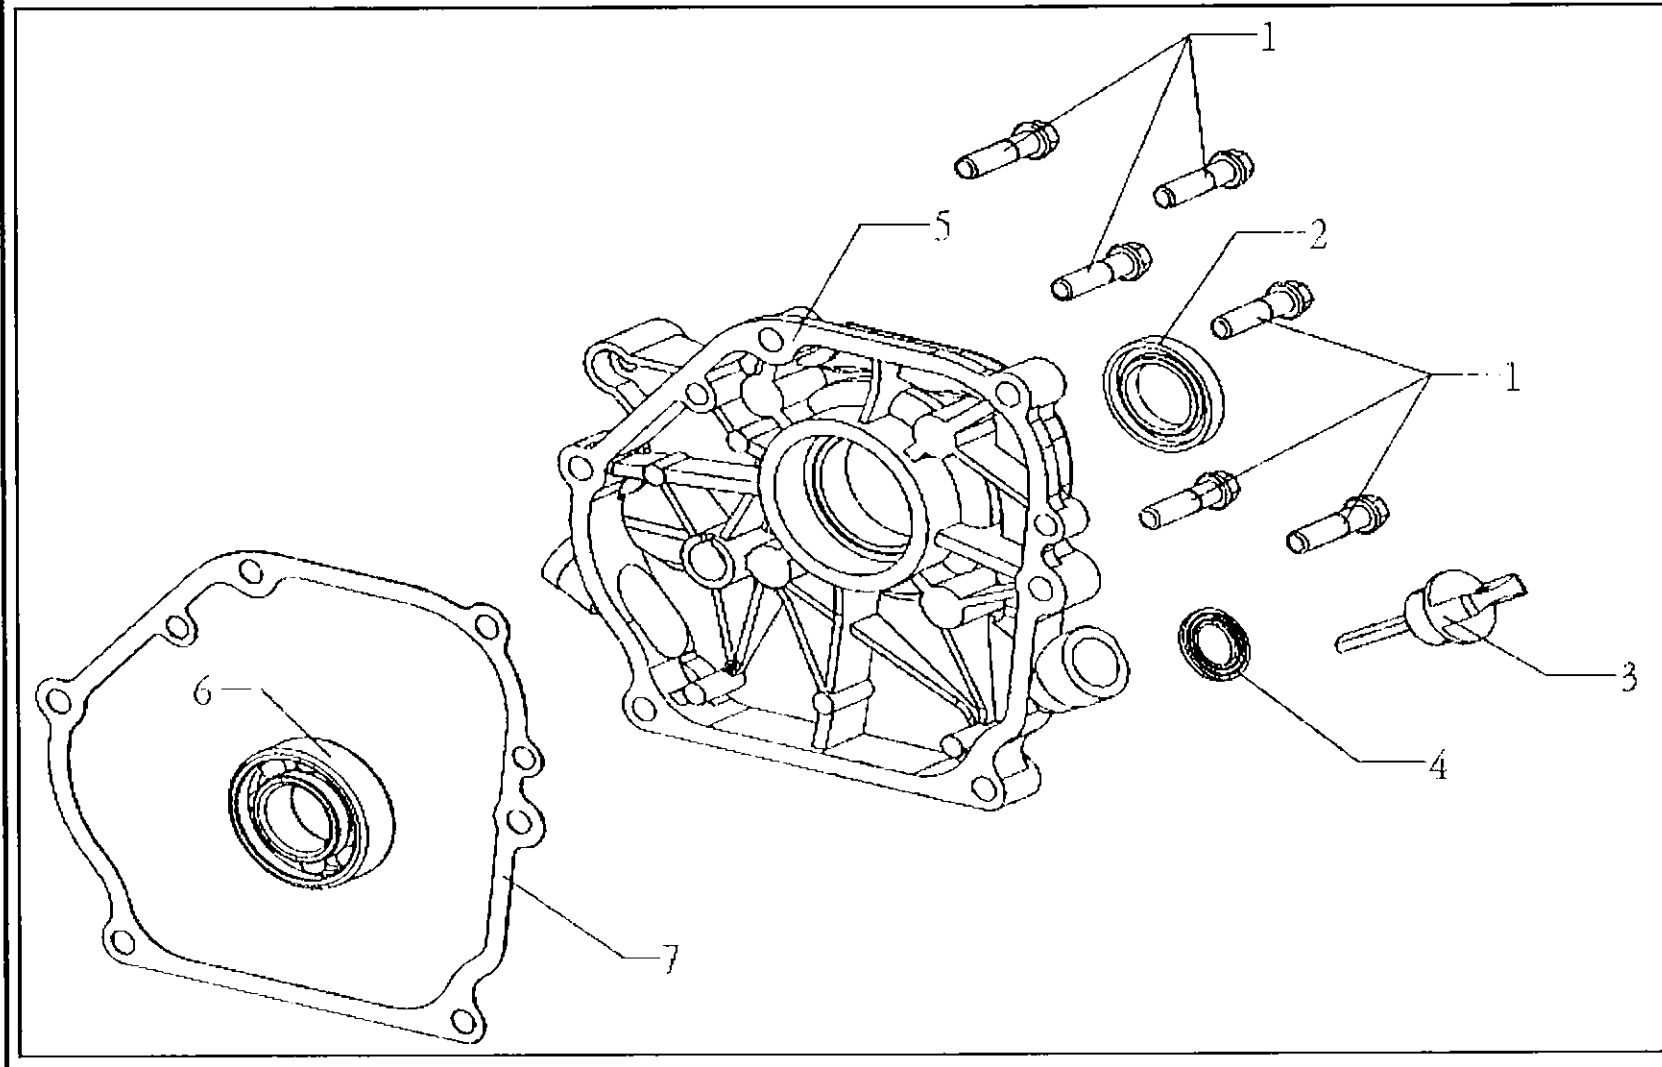

CRANKCASE COVER ASSY

Crankcase Cover Ass'y	1	GB5787-86	B01070803264	Bolt	6
Crankcase Cover Ass'y	2	QJ168QDJ.01.01	26133K07F000	Oil Seal	1
Crankcase Cover Ass'y	3	QJ168QDJ.01-04	168032240100	Dipstick	1
Crankcase Cover Ass'y	4	JF142F.8-5	35100005B31F000	Oil Seal, Dipstick	1
Crankcase Cover Ass'y	5	QJ168QDJ.01-01	14132K07F000	Cover, Crankcase	1
Crankcase Cover Ass'y	6	GB/T276-94	B12016620553	Bearing	1
Crankcase Cover Ass'y	7	QJ168QDJ-01-02	26201K07F000	Gasket, Crankcase	1