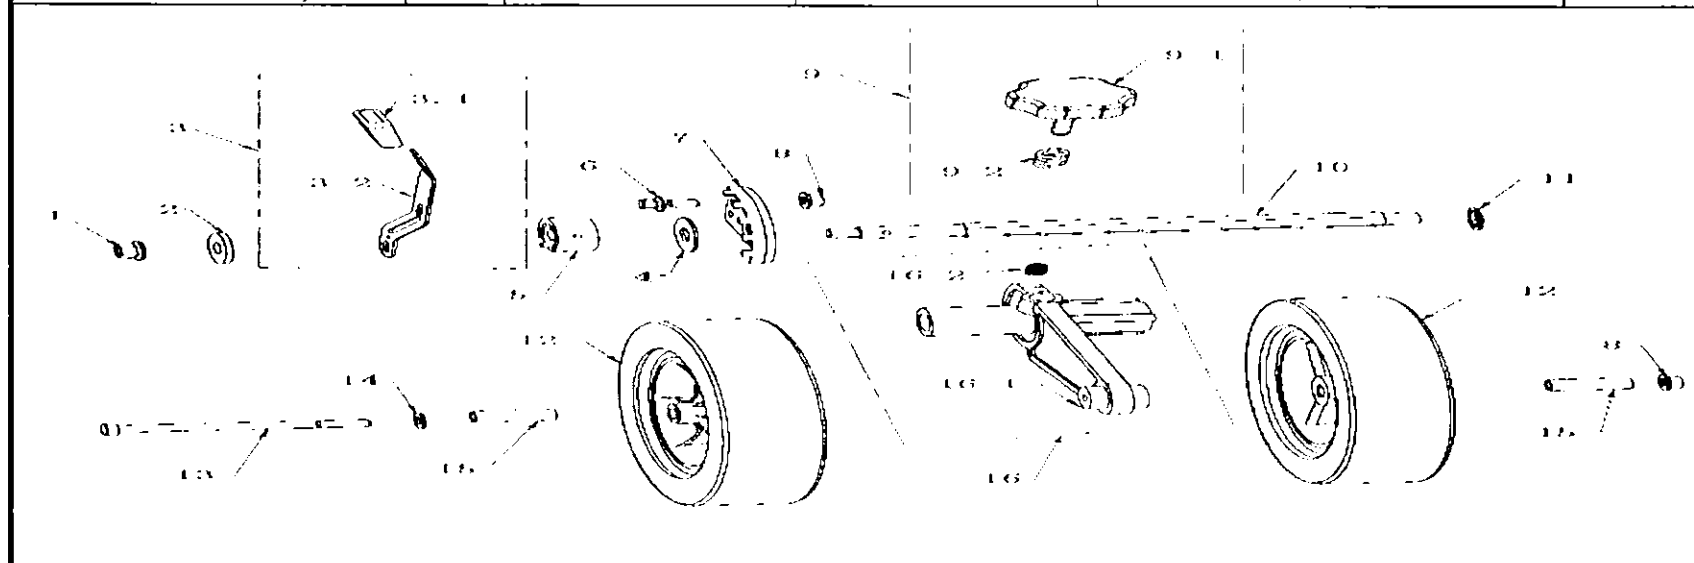

Front Wheel Ass'y	1	GB/T6187.1	B04421000066	Nut, M10X1.25	1
Front Wheel Ass'y	2	KB21Y.01-09	454000160206	Flatwasher	1
Front Wheel Ass'y	3	KB21Y-B.01.03	454000015701	Lever, Height Adjust Assembly.	1
Front Wheel Ass'y	3.1	KB21Y.01-08	454009980181	Knob, Rectangle	1
Front Wheel Ass'y	3.2	For Reference Only	For Reference Only	Lever, Height Adjust	1
Front Wheel Ass'y	4	KB21Y.01-04	454000160100	Plastic Washer	1
Front Wheel Ass'y	5	KB21Y-B.01-05	454009860180	Spacer, Height Adjust	1
Front Wheel Ass'y	6	GB/T5789	B01310801666	Bolt, M8X16	1
Front Wheel Ass'y	7	KB21Y-B.01-03	454009961350	Plate, Height Adjust	1
Front Wheel Ass'y	8	GB/T6187.1	B04410800066	Nut, M8	2
Front Wheel Ass'y	9	KB21Y.01.03	454000014901	Lateral Adj. Knob Assembly	1
Front Wheel Ass'y	9.1	For Reference Only	For Reference Only	Knob, Molded	1
Front Wheel Ass'y	9.2	KB21Y-B.01-10	454000060203	Spring	1
Front Wheel Ass'y	10	KB21Y-B.01-01	454002250702	Shaft, Curb Hopping	1
Front Wheel Ass'y	11	KB21Y.01-02	454000160000	Push Nut, Washer	1
Front Wheel Ass'y	12	KB31Y.02.01	454020011300	Tire & Rim	2
Front Wheel Ass'y	13	GB/T5783	B01270811086	Bolt, M8X110	1
Front Wheel Ass'y	14	KB21Y.02-02	454000160302	Flatwasher	2
Front Wheel Ass'y	15	KB21Y.02-01	454000280002	Spacer, Sleeve	2
Front Wheel Ass'y	16	KB21Y.01.01	454000011101	Front Wheel Arm Assembly.	1
Front Wheel Ass'y	16.1	For Reference Only	For Reference Only	Front Wheel Arm	1
Front Wheel Ass'y	16.2	KB21Y.01.01-02	454009880100	Insert, ST8X1.25	1